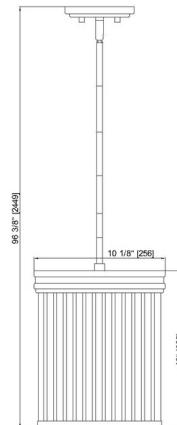

Description

The Carnaby Mini Pendant brings a clean artistic touch to your interior space. The clean steel frame is complemented by architectural ribbed glass that reflects warm shadows of light across your room.

Specifications

COLOR Clear Ribbed
BODY FINISH Matte Black
WATTAGE 27W
DIMMER Standard 120V
DIMENSIONS 10"W x 12"H
BULB NOT INCLUDED 3 x B10/Candelabra (E12)/9W/120V LED
COUNTRY OF ORIGIN China

Technical Information

PRODUCT DIMENSIONS Downloads: One 3", One 6", and Six 12" Included

Shown in matte black / clear ribbed

CLICK TO VIEW PRODUCT

Notes: