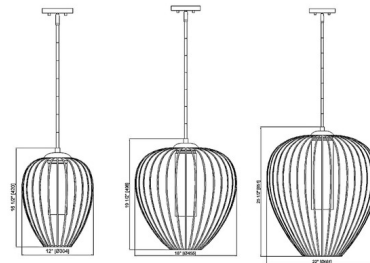

CLICK TO VIEW PRODUCT

Notes: