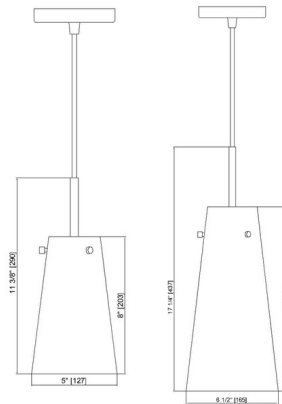

Shown in modern gold / clear

CLICK TO VIEW PRODUCT

Notes: