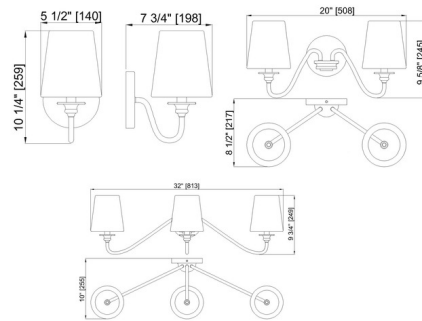

By Z-Lite

Description

The Gianna Wall Sconce brings a timeless elegance to your interior space. The curved, decorative steel frame holds opaque fabric shades that cast warm shadows of light across your room.

Shown in matte black / white

Specifications

COLOR White
BODY FINISH Matte Black
WATTAGE 9W
DIMMER Standard 120V
DIMENSIONS 5.5"W x 10.25"H x 7.75"D
BULB NOT INCLUDED 1 x B10/Candelabra (E12)/9W/120V LED
COUNTRY OF ORIGIN China