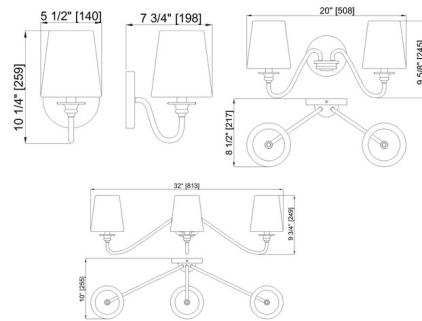

By Z-Lite

Description

The Gianna Wall Sconce brings a timeless elegance to your interior space. The curved, decorative steel frame holds opaque fabric shades that cast warm shadows of light across your room.

Shown in matte black / white

Specifications

COLOR	White
BODY FINISH	Matte Black
WATTAGE	9W
DIMMER	Standard 120V
DIMENSIONS	5.5"W x 10.25"H x 7.75"D
BULB NOT INCLUDED	1 x B10/Candelabra (E12)/9W/120V LED
COUNTRY OF ORIGIN	China