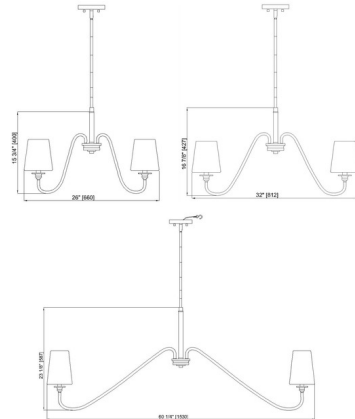

COLOR White
BODY FINISH Modern Gold
WATTAGE 45W
DIMMER Standard 120V
DIMENSIONS 26"W x 15.75"H
BULB NOT INCLUDED 5 x B10/Candelabra (E12)/9W/120V LED
COUNTRY OF ORIGIN China

Technical Information

PRODUCT DIMENSIONS Downloads: One 3", One 6", Two 12", and Four 24" Included

Notes:

Shown in modern gold / white

CLICK TO VIEW PRODUCT