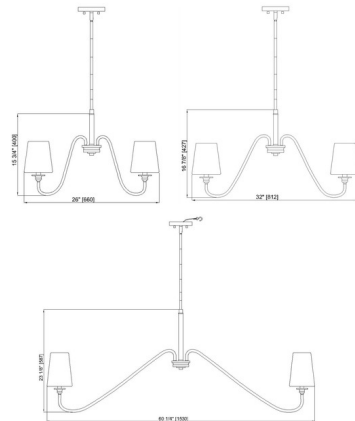

By Z-Lite

Description

The Gianna Chandelier brings a timeless elegance to your interior space. The curved, decorative steel frame holds opaque fabric shades that cast warm shadows of light across your room.

Shown in modern gold / white

Specifications

COLOR White
BODY FINISH Modern Gold
WATTAGE 45W
DIMMER Standard 120V
DIMENSIONS 26\"/>

Technical Information

PRODUCT DIMENSIONS Downloads: One 3\", One 6\", Two 12\", and Four 24\"/>