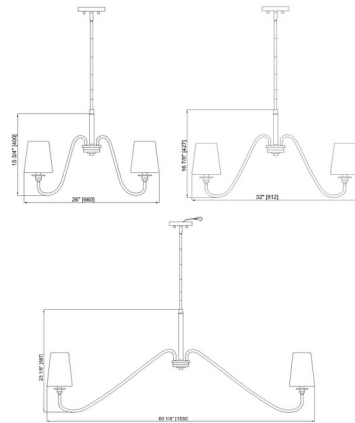

By Z-Lite

Description

The Gianna Chandelier brings a timeless elegance to your interior space. The curved, decorative steel frame holds opaque fabric shades that cast warm shadows of light across your room.

Shown in modern gold / white

Specifications

COLOR White
BODY FINISH Modern Gold
WATTAGE 45W
DIMMER Standard 120V
DIMENSIONS 26\"/>

Technical Information

PRODUCT DIMENSIONS Downloads: One 3\", One 6\", Two 12\", and Four 24\"/>