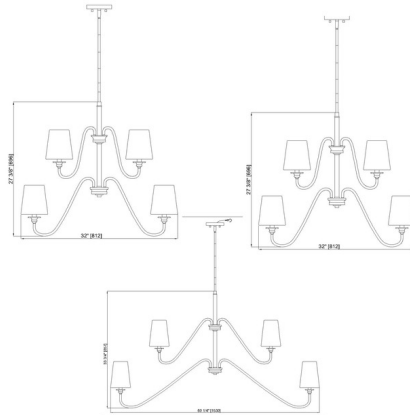

Specifications

COLOR White
BODY FINISH Matte Black
WATTAGE 81W
DIMMER Standard 120V
DIMENSIONS 32"W x 27.5"H
BULB NOT INCLUDED 9 x B10/Candelabra (E12)/9W/120V LED
COUNTRY OF ORIGIN China

Technical Information

PRODUCT DIMENSIONS Downloads: One 3", One 6", Two 12", and Four 24" Included

Shown in matte black / white

CLICK TO VIEW PRODUCT

Notes: