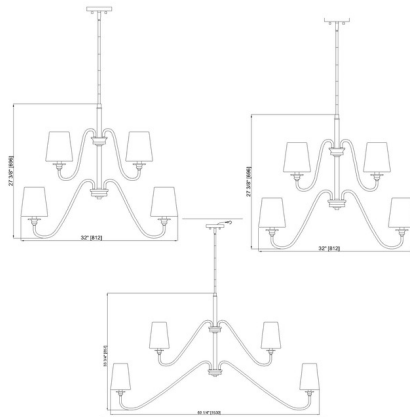

Specifications

COLOR White
BODY FINISH Matte Black
WATTAGE 81W
DIMMER Standard 120V
DIMENSIONS 32"W x 27.5"H
BULB NOT INCLUDED 9 x B10/Candelabra (E12)/9W/120V LED
COUNTRY OF ORIGIN China

Technical Information

PRODUCT DIMENSIONS Downloads: One 3", One 6", Two 12", and Four 24" Included

Shown in matte black / white

CLICK TO VIEW PRODUCT

Notes: