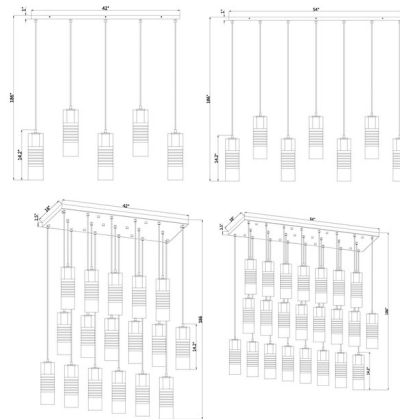

Description

The Alton Linear Multi Light Chandelier brings a chic, modern look to your interior space. The robust finished housing holds multiple cylindrical, Frost/Clear glass diffusers that hide the bulb and casts warm shadows of light across your room. Adjust the length of each pendant to create your own unique look.

Specifications

COLOR Frost / Clear
BODY FINISH Brushed Nickel
WATTAGE 45W
DIMMER Standard 120V
DIMENSIONS 42"L x 4.75"W x 14.25"H
BULB NOT INCLUDED 5 x A19/Medium (E26)/9W/120V LED
COUNTRY OF ORIGIN China

Technical Information

PRODUCT DIMENSIONS Max Adjustable Overall Height: 186"

Shown in brushed nickel / frost / clear

CLICK TO VIEW PRODUCT

Notes: