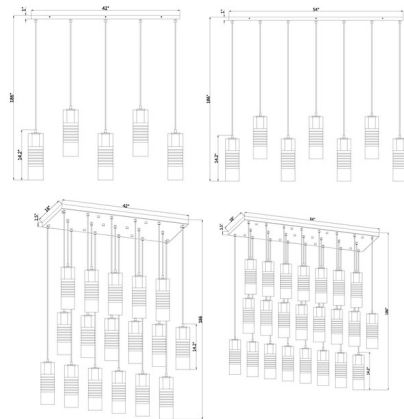

Description

The Alton Linear Multi Light Chandelier brings a chic, modern look to your interior space. The robust finished housing holds multiple cylindrical, Frost/Clear glass diffusers that hide the bulb and casts warm shadows of light across your room. Adjust the length of each pendant to create your own unique look.

Specifications

COLOR Frost / Clear
BODY FINISH Brushed Nickel
WATTAGE 45W
DIMMER Standard 120V
DIMENSIONS 42"L x 4.75"W x 14.25"H
BULB NOT INCLUDED 5 x A19/Medium (E26)/9W/120V LED
COUNTRY OF ORIGIN China

Technical Information

PRODUCT DIMENSIONS Max Adjustable Overall Height: 186"

Shown in brushed nickel / frost / clear

CLICK TO VIEW PRODUCT

Notes: