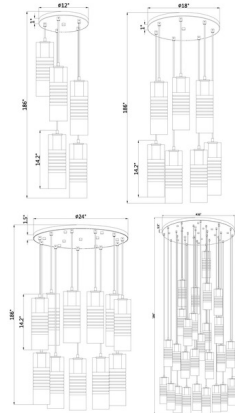

Description

The Alton Round Multi Light Chandelier brings a chic, modern look to your interior space. The robust finished housing holds multiple cylindrical, Frost/Clear glass diffusers that hide the bulb and casts warm shadows of light across your room. Adjust the length of each pendant to create your own unique look.

Specifications

COLOR Frost / Clear
BODY FINISH Modern Gold
WATTAGE 45W
DIMMER Standard 120V
DIMENSIONS 12"W x 14.25"H
BULB NOT INCLUDED 5 x A19/Medium (E26)/9W/120V LED
COUNTRY OF ORIGIN China

Technical Information

PRODUCT DIMENSIONS Max Adjustable Overall Height: 186"

Shown in modern gold / frost / clear

CLICK TO VIEW PRODUCT

Notes: