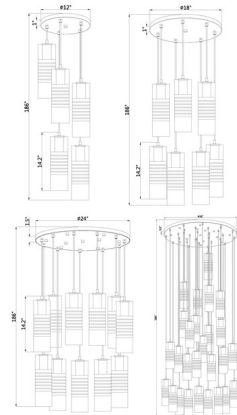

Description

The Alton Round Multi Light Chandelier brings a chic, modern look to your interior space. The robust finished housing holds multiple cylindrical, Frost/Clear glass diffusers that hide the bulb and casts warm shadows of light across your room. Adjust the length of each pendant to create your own unique look.

Specifications

COLOR Frost / Clear
BODY FINISH Modern Gold
WATTAGE 45W
DIMMER Standard 120V
DIMENSIONS 12"W x 14.25"H
BULB NOT INCLUDED 5 x A19/Medium (E26)/9W/120V LED
COUNTRY OF ORIGIN China

Technical Information

PRODUCT DIMENSIONS Max Adjustable Overall Height: 186"

Shown in modern gold / frost / clear

CLICK TO VIEW PRODUCT

Notes: