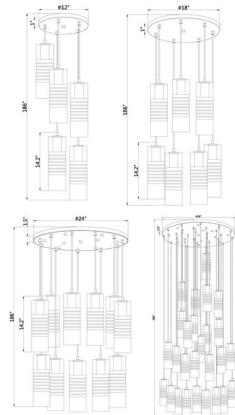

### Description

The Alton Round Multi Light Chandelier brings a chic, modern look to your interior space. The robust finished housing holds multiple cylindrical, Frost/Clear glass diffusers that hide the bulb and casts warm shadows of light across your room. Adjust the length of each pendant to create your own unique look.

### Specifications

COLOR . . . . . Frost / Clear  
BODY FINISH . . . . . Modern Gold  
WATTAGE . . . . . 45W  
DIMMER . . . . . Standard 120V  
DIMENSIONS . . . . . 12"W x 14.25"H  
BULB NOT INCLUDED . . . . . 5 x A19/Medium (E26)/9W/120V LED  
COUNTRY OF ORIGIN . . . . . China

### Technical Information

PRODUCT DIMENSIONS . . . . . Max Adjustable Overall Height: 186"

Shown in modern gold / frost / clear

CLICK TO VIEW PRODUCT

Notes: