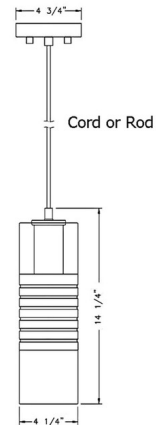

Specifications

COLOR Frost / Clear
BODY FINISH Matte Black
WATTAGE 9W
DIMMER Standard 120V
DIMENSIONS 4.75"W x 14.25"H
BULB NOT INCLUDED 1 x A19/Medium (E26)/9W/120V LED
COUNTRY OF ORIGIN China

Technical Information

PRODUCT DIMENSIONS Adjustable Braided Cord Length: 170"

Shown in matte black / frost / clear

CLICK TO VIEW PRODUCT

Notes: