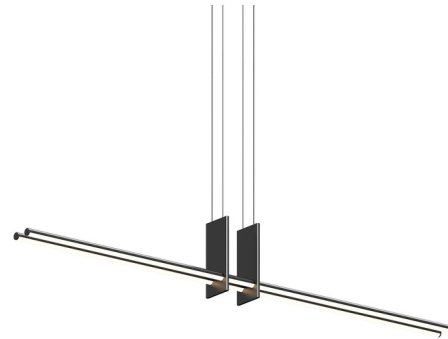

Lightology

lightology.com
866-954-4489
06-04-26

Project: _____

Company: _____

Location: _____ Fixture Type: _____

SPEC #: **SON1298200**

Approved On: _____ Approved By: _____

Fino Duo Pendant

By Sonneman

Description

The Fino Duo Pendant conveys a striking graphic architectural statement through its paired interconnected LED bars. Ultra-thin and minimally scaled, these metal bars deliver powerful light evenly along a linear path. This sleek modern pendant is ideal above a kitchen island or long table, in a range of settings from conference rooms to dining areas and bars. TRIAC, ELV, and 0-10V dimmable.

Specifications

COLOR . . . . . N/A
BODY FINISH . . . . . Satin Black
WATTAGE 30W
DIMMER . . . . . Low Voltage Electronic
DIMENSIONS . . . . . 59.25"L x 4"W x 8.75"H
INTEGRATED LED MODULE . . . . . 2 x LED/15W/120-277V LED

Technical Information

COLOR RENDERING . . . . . 90 CRI
LAMP COLOR 3000K
LUMENS/WATT 200.00
LUMINOUS FLUX . . . . . 3000 lumens

Shown in satin black