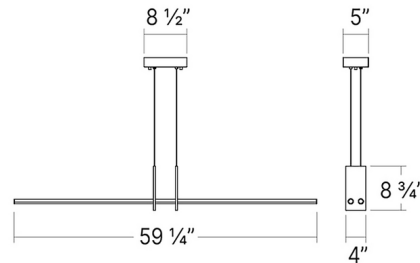

CLICK TO VIEW PRODUCT

Notes: