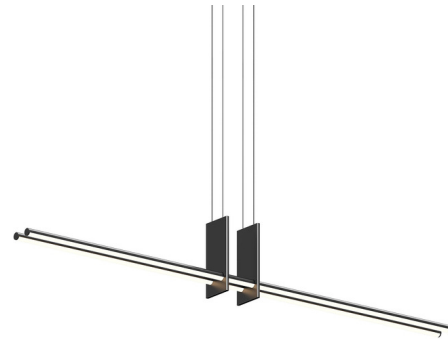

Lightology

lightology.com
866-954-4489
04-17-26

Project: _____

Company: _____

Location: _____ Fixture Type: _____

SPEC #: **SON1298200**

Approved On: _____ Approved By: _____

Fino Duo Pendant By SONNEMAN

Description

The Fino Duo Pendant conveys a striking graphic architectural statement through its paired interconnected LED bars. Ultra-thin and minimally scaled, these metal bars deliver powerful light evenly along a linear path. This sleek modern pendant is ideal above a kitchen island or long table, in a range of settings from conference rooms to dining areas and bars. TRIAC, ELV, and 0-10V dimmable.

Specifications

COLOR N/A
BODY FINISH Satin Black
WATTAGE 30W
DIMMER Low Voltage Electronic
DIMENSIONS 59.25"L x 4"W x 8.75"H
INTEGRATED LED MODULE 2 x LED/15W/120-277V LED

Technical Information

COLOR RENDERING 90 CRI
LAMP COLOR 3000K
LUMENS/WATT 200.00
LUMINOUS FLUX 3000 lumens

Shown in satin black

CLICK TO VIEW PRODUCT

Notes: