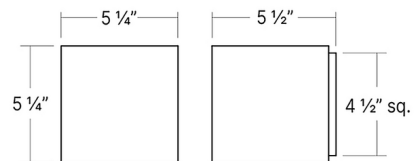

CLICK TO VIEW PRODUCT

Notes: