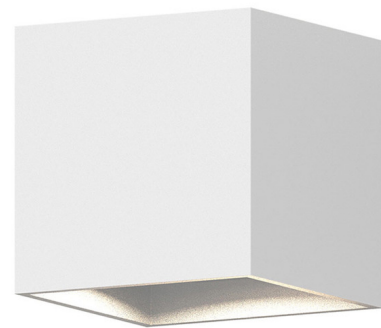

Lightology

lightology.com
866-954-4489
07-02-26

Project: _____

Company: _____

Location: _____ Fixture Type: _____

SPEC #: **SON1298203**

Approved On: _____ Approved By: _____

Qube Wall Sconce

By Sonneman

Description

With its minimalist aluminum cube design, the QB Wall Sconce reframes your space while projecting light up and down through a clear lens. This timeless geometric form is ideal for any setting, including living spaces, luxury bathrooms, and outdoor areas. TRIAC, ELV, and 0-10V dimmable. The 3.25 inch wide light is ADA compliant. Notes: 3.25 inch wide light: Does not mount to a standard US junction box. The included driver must be installed in a remote accessible location near the fixture. 5.25 inch wide light: The included driver is to be installed in the junction box.

Specifications

COLOR . . . . . Clear
BODY FINISH . . . . . Textured White
WATTAGE 5W
DIMMER . . . . . Low Voltage Electronic
DIMENSIONS . . . . . 3.25"W x 3.25"H x 3.5"D
INTEGRATED LED MODULE . . . . . 2 x LED/2.5W/120-277V LED

Technical Information

COLOR RENDERING . . . . . 90 CRI
LAMP COLOR 3000K
LUMENS/WATT 200.00
LUMINOUS FLUX . . . . . 500 lumens