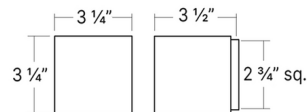

Shown in textured white / clear

CLICK TO VIEW PRODUCT

Notes: