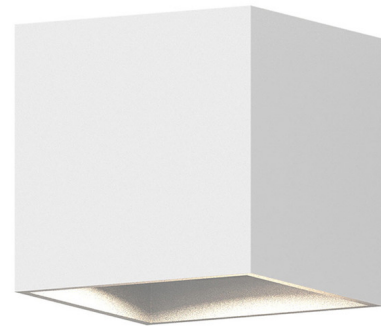

Lightology

lightology.com
866-954-4489
05-17-26

Project: _____

Company: _____

Location: _____ Fixture Type: _____

SPEC #: **SON1298203**

Approved On: _____ Approved By: _____

Qube Wall Sconce

By Sonneman

Description

With its minimalist aluminum cube design, the QB Wall Sconce reframes your space while projecting light up and down through a clear lens. This timeless geometric form is ideal for any setting, including living spaces, luxury bathrooms, and outdoor areas. TRIAC, ELV, and 0-10V dimmable. The 3.25 inch wide light is ADA compliant. Notes: 3.25 inch wide light: Does not mount to a standard US junction box. The included driver must be installed in a remote accessible location near the fixture. 5.25 inch wide light: The included driver is to be installed in the junction box.

Specifications

COLOR Clear
BODY FINISH Textured White
WATTAGE 5W
DIMMER Low Voltage Electronic
DIMENSIONS 3.25"W x 3.25"H x 3.5"D
INTEGRATED LED MODULE 2 x LED/2.5W/120-277V LED

Technical Information

COLOR RENDERING 90 CRI
LAMP COLOR 3000K
LUMENS/WATT 200.00
LUMINOUS FLUX 500 lumens

Shown in textured white / clear

CLICK TO VIEW PRODUCT

Notes: