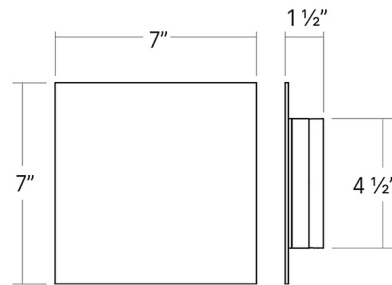

### Specifications

COLOR	N/A
BODY FINISH	Textured Black
WATTAGE	12W
DIMMER	Low Voltage Electronic
DIMENSIONS	7"W x 7"H x 1.5"D
INTEGRATED LED MODULE	1 x LED/12W/120-277V LED