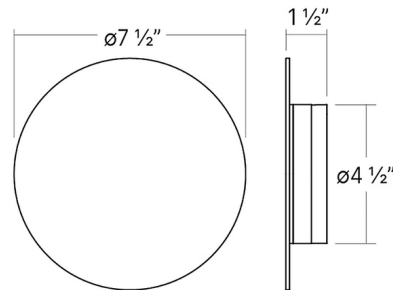

By Sonneman

Description

Pared-down and straightforward, the LP Round Wall / Ceiling Light carries a refined, hard-edged presence while casting evenly diffused indirect LED light. The light glows from behind, creating a halo effect against the wall or ceiling. The timeless geometric form is ideal for many indoor or outdoor spaces and can be scaled for larger residential, hospitality and commercial settings. TRIAC, ELV, and 0-10V dimmable.

Shown in textured white

Specifications

COLOR	N/A
BODY FINISH	Textured White
WATTAGE	12W
DIMMER	Low Voltage Electronic
DIMENSIONS	7.5"W x 7.5"H x 1.5"D
INTEGRATED LED MODULE	1 x LED/12W/120-277V LED

Technical Information