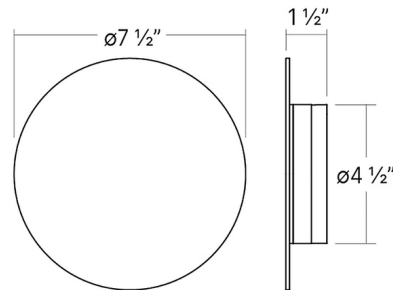

By SONNEMAN

Description

Pared-down and straightforward, the LP Round Wall / Ceiling Light carries a refined, hard-edged presence while casting evenly diffused indirect LED light. The light glows from behind, creating a halo effect against the wall or ceiling. The timeless geometric form is ideal for many indoor or outdoor spaces and can be scaled for larger residential, hospitality and commercial settings. TRIAC, ELV, and 0-10V dimmable.

Shown in textured white

Specifications

COLOR	N/A
BODY FINISH	Textured White
WATTAGE	12W
DIMMER	Low Voltage Electronic
DIMENSIONS	7.5"W x 7.5"H x 1.5"D
INTEGRATED LED MODULE	1 x LED/12W/120-277V LED

Technical Information