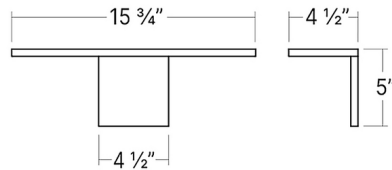

CLICK TO VIEW PRODUCT

Notes: