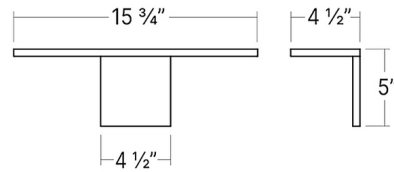

CLICK TO VIEW PRODUCT

Notes: