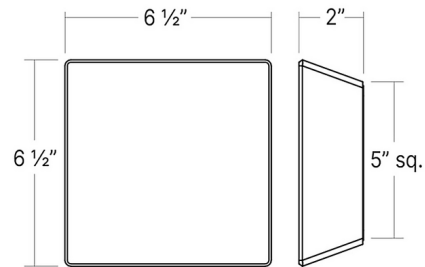

### Description

Crafted from etched glass that optimizes luminescence and exhibits subtle color, the Mist Square Wall Sconce produces a serene, free floating LED glow as light passes through the glass. This fixture is ideal for a wide range of applications, from providing a calming light in a modern bathroom to creating understated elegance through a grand hallway. TRIAC, ELV, and 0-10V dimmable.

### Specifications

COLOR	Clear
BODY FINISH	Textured White
WATTAGE	7W
DIMMER	Low Voltage Electronic
DIMENSIONS	6.5"W x 6.5"H x 2"D
INTEGRATED LED MODULE	1x LED/7W/120-277V LED