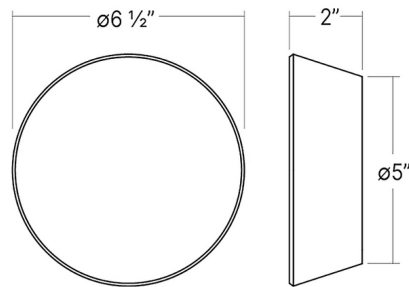

CLICK TO VIEW PRODUCT

Notes: