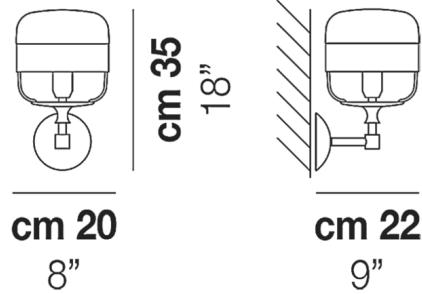

Specifications

COLOR . . . . . Smoke / Brown
BODY FINISH . . . . . Matte Black
WATTAGE 60W
DIMMER . . . . . Standard 120V
DIMENSIONS . . . . . 8"W x 18"H x 9"D
BULB NOT INCLUDED . . . . . 1 x A19/Medium (E26)/60W/120V Incandescent

CLICK TO VIEW PRODUCT

Notes: