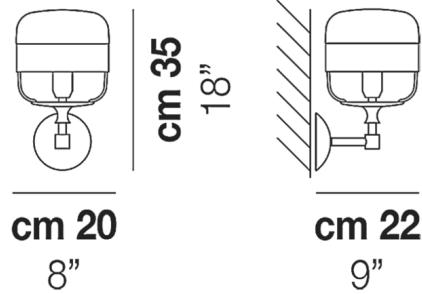

By Vistosi

Description

The Futura Wall Sconce features a balanced, symmetrical design that will complement a variety of interior styles. The cylindrical shade is constructed from a single piece of blown glass and accented by a metal band around the center of the shade. The shade is supported by a bracket arm and round backplate in Matte Black finish.

Shown in matte black / smoke / brown

Specifications

COLOR Smoke / Brown
BODY FINISH Matte Black
WATTAGE 60W
DIMMER Standard 120V
DIMENSIONS 8"W x 18"H x 9"D
BULB NOT INCLUDED 1 x A19/Medium (E26)/60W/120V Incandescent