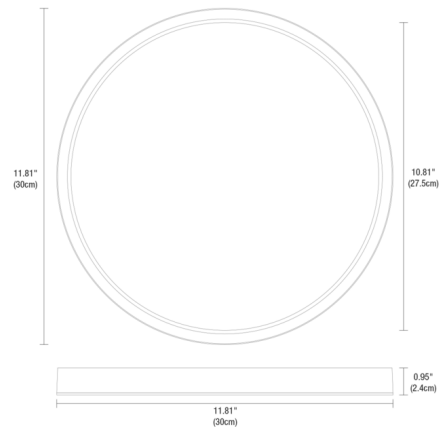

### Specifications

COLOR	N/A
BODY FINISH	White
WATTAGE	18W
DIMMER	N/A
DIMENSIONS	12"W
INTEGRATED LED MODULE	1 x LED/18W/120V LED

### Technical Information

LAMP LIFE	30000 hours
BEAM ANGLE	120°
COLOR RENDERING	93 CRI
LUMENS/WATT	90.28
LUMINOUS FLUX	1625 lumens

Shown in white

CLICK TO VIEW PRODUCT

Notes: