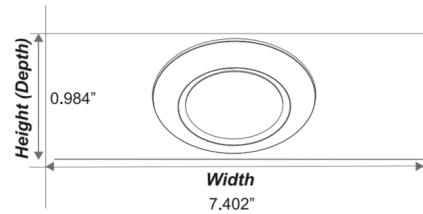

Description

The Disc Color-Select Ceiling/Retrofit Light features a recessed lens providing a non-glare glow and elevated design. Color-select technology allows user to select between 2700K/3000K/3500K/4000K/5000K color temperature with a switch located on back of fixture. Fits into a variety of standard ceiling junction boxes including a 4 inch round/octagon and 3.5 inch round. Can also be used to convert a recessed can by using three components: recessed can springs and pigtail (ships with product), and a metal crossbar to attach the disk light (available upon request). Note: Sold in multi-packs.

Specifications

COLOR	N/A
BODY FINISH	White
WATTAGE	14W
DIMMER	Standard 120V
DIMENSIONS	7.4"W x 0.98"H
BULB	LED/14W/120V LED
COUNTRY OF ORIGIN	China

Technical Information

LAMP LIFE	50000 hours
COLOR RENDERING	90 CRI
LAMP COLOR	CCT Select
LUMENS/WATT	78.57
LUMINOUS FLUX	1100 lumens

Shown in white

CLICK TO VIEW PRODUCT

Notes: