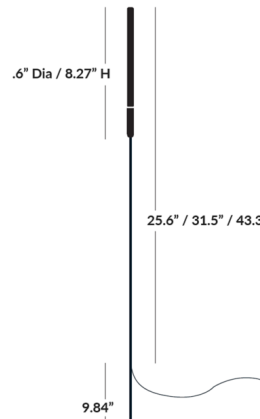

### Specifications

COLOR	White
BODY FINISH	Matte Black / Brass
WATTAGE	1W
DIMMER	Not Dimmable
DIMENSIONS	25.6"H
BULB INCLUDED	1 x JC/G4 (bipin)/1W/12V LED
COUNTRY OF ORIGIN	Italy

### Technical Information

COLOR RENDERING	82 CRI
LUMENS/WATT	70.00
LUMINOUS FLUX	70 lumens

Notes:

Shown in matte black / brass / white

CLICK TO VIEW PRODUCT