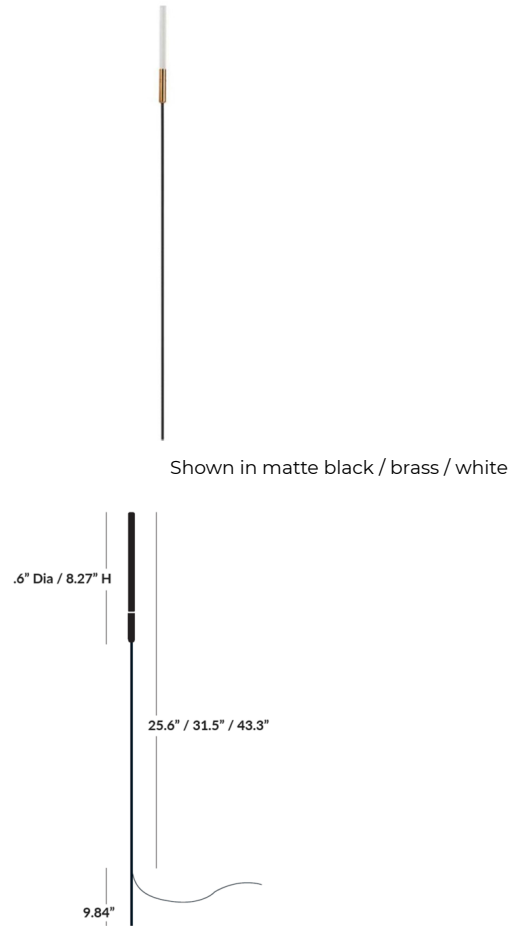

By Catellani & Smith

Description

The Syphasera is an outdoor 12V accent light designed to recreate the same warmth and atmosphere as indoor lights with glass playing a starring role. integrates perfectly with the surrounding environment as if they were part of nature itself. Note: Required 12VDC outdoor power supply and optional connectors sold separately.

Specifications

COLOR	White
BODY FINISH	Matte Black / Brass
WATTAGE	1W
DIMMER	Not Dimmable
DIMENSIONS	43.3"H
BULB INCLUDED	1 x JC/G4 (bipin)/1W/12V LED
COUNTRY OF ORIGIN	Italy

Technical Information

COLOR RENDERING	82 CRI
LUMENS/WATT	70.00
LUMINOUS FLUX	70 lumens