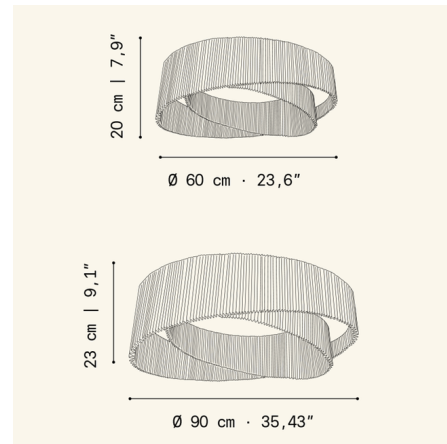

By a-emotional light

Description

The Anel Ceiling Light combines volumes and lines to define a unique personality. Two concentric rings made of painted stainless steel mesh surround the LED light source, and a ridged vertical texture adds an intriguing visual accent. Understated but elegant, Anel will lend a sophisticated presence to any interior.

Specifications

COLOR White
BODY FINISH White
WATTAGE 30W
DIMMER 0-10V
DIMENSIONS 23.6"W x 7.8"H
INTEGRATED LED MODULE LED/30W/120-277V LED
COUNTRY OF ORIGIN Spain

Technical Information

COLOR RENDERING 90 CRI
LAMP COLOR 2700K
LUMENS/WATT 118.00
LUMINOUS FLUX 3540 lumens

Shown in white / white

CLICK TO VIEW PRODUCT

Notes: