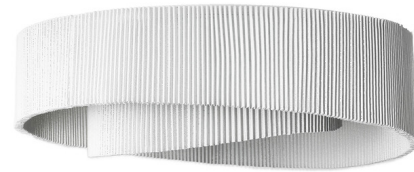

By a-emotional light

Description

The Anel Ceiling Light combines volumes and lines to define a unique personality. Two concentric rings made of painted stainless steel mesh surround the LED light source, and a ridged vertical texture adds an intriguing visual accent. Understated but elegant, Anel will lend a sophisticated presence to any interior.

Specifications

COLOR White
BODY FINISH White
WATTAGE 30W
DIMMER 0-10V
DIMENSIONS 23.6"W x 7.8"H
INTEGRATED LED MODULE LED/30W/120-277V LED
COUNTRY OF ORIGIN Spain

Technical Information

COLOR RENDERING 90 CRI
LAMP COLOR 2700K
LUMENS/WATT 118.00
LUMINOUS FLUX 3540 lumens

Shown in white / white

CLICK TO VIEW PRODUCT

Notes: