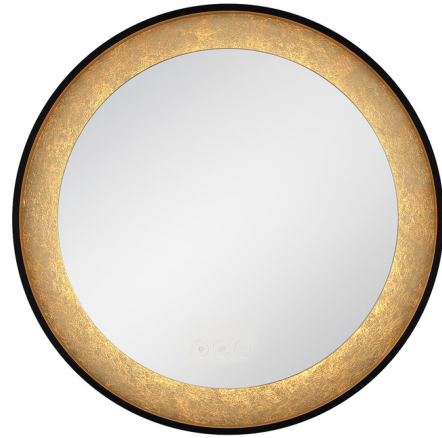

Lightology

lightology.com
866-954-4489
05-24-26

Project: _____

Company: _____

Location: _____ Fixture Type: _____

SPEC #: **EUFI298262**

Approved On: _____ Approved By: _____

Anya Round Edge-Lit LED Mirror By Eurofase

Description

The Anya Round Edge-Lit Mirror offers a sophisticated, decorative design enhanced with LED technology. Features a back-lit LED mirror with a touch sensor switch that allows you to adjust color temperature from 3000K to 4500K to 6400K (tunable white technology) to suit your lighting needs. On/off defogger and on/off power and stepless dimming.

Shown in anodized black / gold foil

Specifications

COLOR Gold Foil
BODY FINISH Anodized Black
WATTAGE 29W
DIMMER Included
DIMENSIONS 30"W x 2.25"D
INTEGRATED LED MODULE 1 x LED/29W/120V LED
COUNTRY OF ORIGIN China

Technical Information

COLOR RENDERING 90 CRI
LAMP COLOR Tunable White
LUMENS/WATT 45.00
LUMINOUS FLUX 1305 lumens

CLICK TO VIEW PRODUCT

Notes: