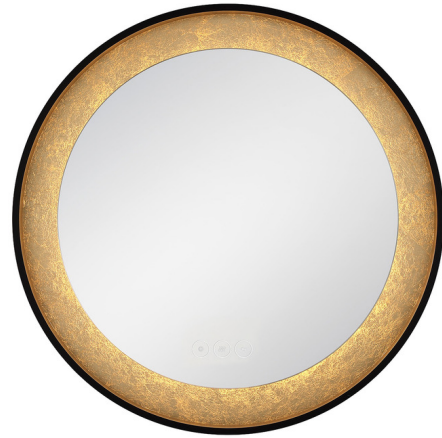

Lightology

lightology.com
866-954-4489
07-06-25

Project: _____

Company: _____

Location: _____ Fixture Type: _____

SPEC #: **EUFI298262**

Approved On: _____ Approved By: _____

Anya Round Edge-Lit LED Mirror By Eurofase

Description

The Anya Round Edge-Lit Mirror offers a sophisticated, decorative design enhanced with LED technology. Features a back-lit LED mirror with a touch sensor switch that allows you to adjust color temperature from 3000K to 4500K to 6400K (tunable white technology) to suit your lighting needs. On/off defogger and on/off power and stepless dimming.

Shown in anodized black / gold foil

Specifications

COLOR Gold Foil
BODY FINISH Anodized Black
WATTAGE 29W
DIMMER Included
DIMENSIONS 30"W x 2.25"D
INTEGRATED LED MODULE 1 x LED/29W/120V LED
COUNTRY OF ORIGIN China

Technical Information

COLOR RENDERING 90 CRI
LAMP COLOR Tunable White
LUMENS/WATT 45.00
LUMINOUS FLUX 1305 lumens

CLICK TO VIEW PRODUCT

Notes: