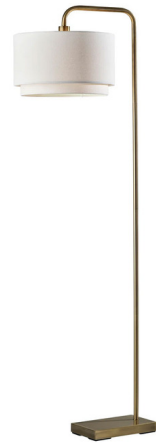

Lightology

lightology.com
866-954-4489
04-26-26

Project: _____

Company: _____

Location: _____ Fixture Type: _____

SPEC #: **ADS1298334**

Approved On: _____ Approved By: _____

Brinkley Floor Lamp

By Adesso Corp.

Description

Crafted with a luxurious brass finish, this Brinkley Floor Lamp adds a touch of elegance to your living space. Its defining feature is the two-tiered white fabric drum shade, designed to emit a soft and inviting glow. Includes on/off rotary switch on socket.

Shown in antique brass / white linen

Specifications

COLOR White Linen
BODY FINISH Antique Brass
WATTAGE 17W
DIMMER N/A
DIMENSIONS 20"W x 65"H x 15"D
BULB NOT INCLUDED 1 x A19/Medium (E26)/17W/120V LED

CLICK TO VIEW PRODUCT