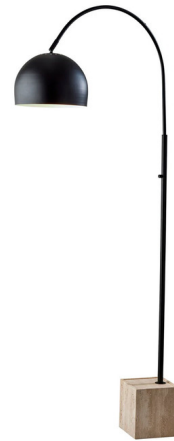

# Lightology

lightology.com  
866-954-4489  
04-25-26

Project: \_\_\_\_\_

Company: \_\_\_\_\_

Location: \_\_\_\_\_ Fixture Type: \_\_\_\_\_

SPEC #: **ADS1298341**

Approved On: \_\_\_\_\_ Approved By: \_\_\_\_\_

## Wilder Arc Floor Lamp

By Adesso Corp.

### Description

The Wilder Arc Floor Lamp features a bold statement piece that effortlessly combines contemporary design with industrial elegance. Finished in sleek black, this floor lamp features a striking dome-shaped metal shade that exudes an industrial allure. Its substantial chunky travertine stone base not only ensures stability but also adds a touch of rustic charm to your decor. Includes on/off rotary switch on the tube.

### Specifications

COLOR . . . . . Travertine  
BODY FINISH . . . . . Black  
WATTAGE . . . . . 12W  
DIMMER . . . . . N/A  
DIMENSIONS . . . . . 36"W x 77"H x 12"D  
BULB NOT INCLUDED . . . . . 2 x A19/Medium (E26)/6W/120V LED