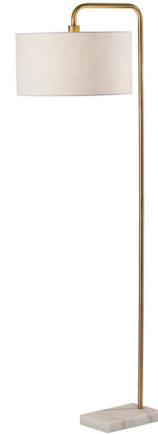

Lightology

lightology.com
866-954-4489
05-21-26

Project: _____

Company: _____

Location: _____ Fixture Type: _____

SPEC #: **ADS1298600**

Approved On: _____ Approved By: _____

Justine Floor Lamp

By Adesso Corp.

Description

Crafted with a blend of high quality materials, the Justine Floor Lamp features a white marble rectangular base supporting a long and slender L-shaped antique brass stem. Includes 3-way on/off rotary switch on the socket.

Shown in antique brass / white linen

Specifications

COLOR White Linen
BODY FINISH Antique Brass
WATTAGE 17W
DIMMER Included
DIMENSIONS 26"W x 65"H x 11.5"D
BULB NOT INCLUDED 1 x A19 3-Way/Medium (E26)/17W/120V LED