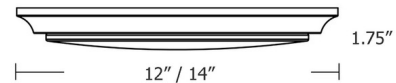

Shown in satin nickel / frosted

Specifications

| | |
|-----------------------|----------------------|
| COLOR | Frosted |
| BODY FINISH | Satin Nickel |
| WATTAGE | 17W |
| DIMMER | Standard 120V |
| DIMENSIONS | 12"W x 1.75"H |
| INTEGRATED LED MODULE | 1 x LED/17W/120V LED |
| COUNTRY OF ORIGIN | China |