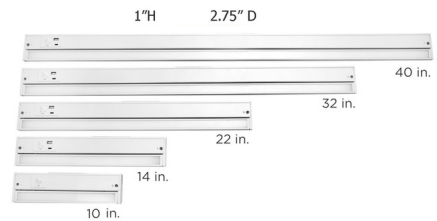

CLICK TO VIEW PRODUCT

Notes: