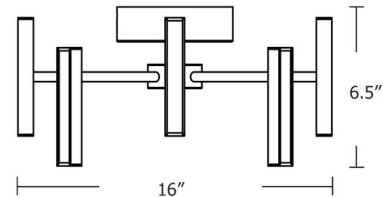

Lightology

lightology.com
866-954-4489
04-22-26

Project: _____

Company: _____

Location: _____ Fixture Type: _____

SPEC #: **AFX1298689**

Approved On: _____ Approved By: _____

Indra Color-Select Semi Flush Ceiling Light By AFX

Description

The Indra Color-Select Semi Flush Ceiling Light brings a modern, minimal stunning design to your interior space. Its slim silhouette is accentuated by LED elements fitted on the arms, casting warm light across your room. Note: Built in color temperature adjustability. Switch from 2700K/3000K/3500K/4000K/5000K.

Specifications

COLOR . . . . . White
BODY FINISH . . . . . Satin Nickel
WATTAGE 47.6W
DIMMER 0-10V
DIMENSIONS . . . . . 16"W x 6.5"H
INTEGRATED LED MODULE . . . . . 7 x LED/6.8W/120-277V LED
COUNTRY OF ORIGIN . . . . . China

Technical Information

LAMP LIFE . . . . . 50000 hours
COLOR RENDERING . . . . . 90 CRI
LAMP COLOR . . . . . CCT Select
LUMENS/WATT 351.03
LUMINOUS FLUX . . . . . 2387 lumens

Notes:

Shown in satin nickel / white

CLICK TO VIEW PRODUCT