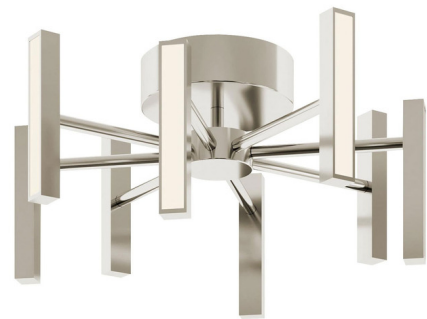

Lightology

lightology.com
866-954-4489
04-22-26

Project: _____

Company: _____

Location: _____ Fixture Type: _____

SPEC #: **AFX1298689**

Approved On: _____ Approved By: _____

Indra Color-Select Semi Flush Ceiling Light By AFX

Description

The Indra Color-Select Semi Flush Ceiling Light brings a modern, minimal stunning design to your interior space. Its slim silhouette is accentuated by LED elements fitted on the arms, casting warm light across your room. Note: Built in color temperature adjustability. Switch from 2700K/3000K/3500K/4000K/5000K.

Specifications

COLOR White
BODY FINISH Satin Nickel
WATTAGE 47.6W
DIMMER 0-10V
DIMENSIONS 16"W x 6.5"H
INTEGRATED LED MODULE 7 x LED/6.8W/120-277V LED
COUNTRY OF ORIGIN China

Technical Information

LAMP LIFE 50000 hours
COLOR RENDERING 90 CRI
LAMP COLOR CCT Select
LUMENS/WATT 351.03
LUMINOUS FLUX 2387 lumens

Notes:

Shown in satin nickel / white

CLICK TO VIEW PRODUCT