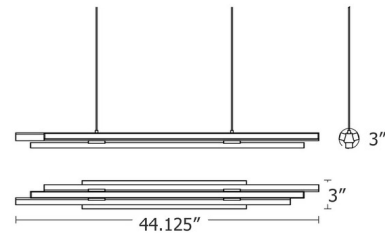

Specifications

COLOR	White
BODY FINISH	Satin Brass
WATTAGE	39.9W
DIMMER	0-10V
DIMENSIONS	44.125"L x 3"W x 3"H
INTEGRATED LED MODULE	3 x LED/13.3W/120-277V LED
COUNTRY OF ORIGIN	China

Technical Information

PRODUCT DIMENSIONS	Adjustable Cable Length: 108"
LAMP LIFE	50000 hours
COLOR RENDERING	90 CRI
LAMP COLOR	CCT Select
LUMENS/WATT	145.56
LUMINOUS FLUX	1936 lumens

Shown in satin brass / white

CLICK TO VIEW PRODUCT