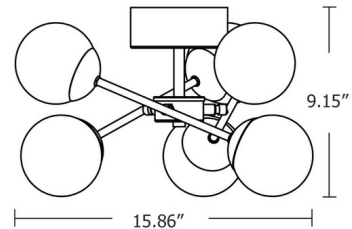

### Specifications

COLOR	Frosted
BODY FINISH	Black
WATTAGE	35W
DIMMER	Dimmable
DIMENSIONS	15.86"W x 9.15"H
INTEGRATED LED MODULE	5 x LED/7W/120V LED
COUNTRY OF ORIGIN	China