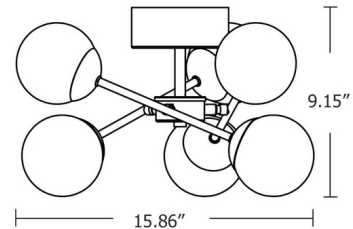

Shown in black / frosted

Specifications

COLOR Frosted
BODY FINISH Black
WATTAGE 35W
DIMMER Dimmable
DIMENSIONS 15.86"W x 9.15"H
INTEGRATED LED MODULE 5 x LED/7W/120V LED
COUNTRY OF ORIGIN China

Technical Information