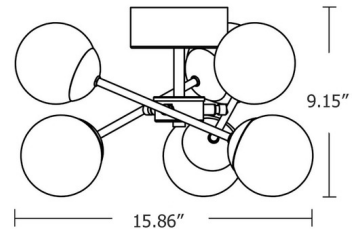

CLICK TO VIEW PRODUCT

Notes: