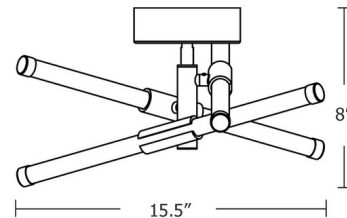

CLICK TO VIEW PRODUCT

Notes: