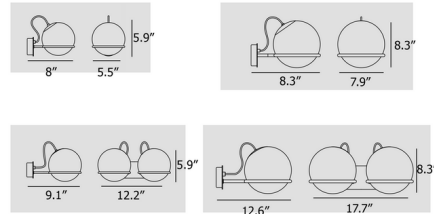

Shown in champagne / opaline

Specifications

COLOR Opaline
BODY FINISH Champagne
WATTAGE 4.5W
DIMMER Standard 120V
DIMENSIONS 5.51\"W x 5.9\"H x 9.05\"D
BULB NOT INCLUDED 1 x B10/Candelabra (E12)/4.5W/120V LED