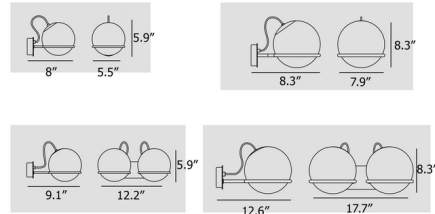

Shown in champagne / opaline

Specifications

COLOR Opaline
BODY FINISH Champagne
WATTAGE 4.5W
DIMMER Standard 120V
DIMENSIONS 5.51\"W x 5.9\"H x 9.05\"D
BULB NOT INCLUDED 1 x B10/Candelabra (E12)/4.5W/120V LED