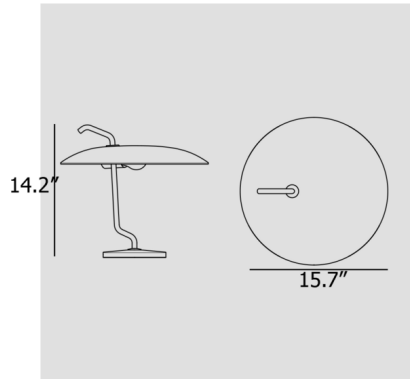

Shown in white marble / black / brass

Specifications

COLOR Black / Brass
BODY FINISH White Marble
WATTAGE 4.5W
DIMMER N/A
DIMENSIONS 15.74"W x 14.17"H
BULB NOT INCLUDED 1 x A19/Medium (E26)/4.5W/120V LED

Technical Information

PRODUCT DIMENSIONS Cord Length: 70.9"

CLICK TO VIEW PRODUCT

Notes: