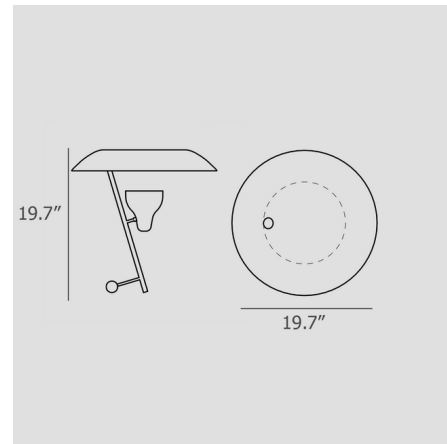

Shown in azure / polished brass

CLICK TO VIEW PRODUCT

Notes: