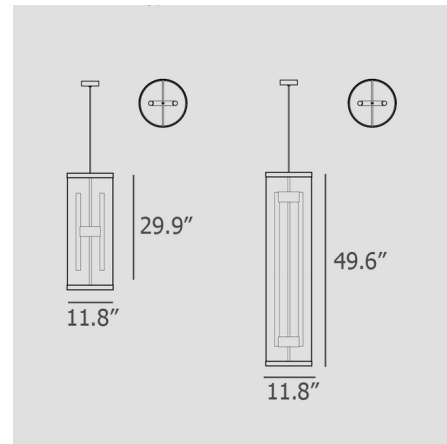

Shown in black / white