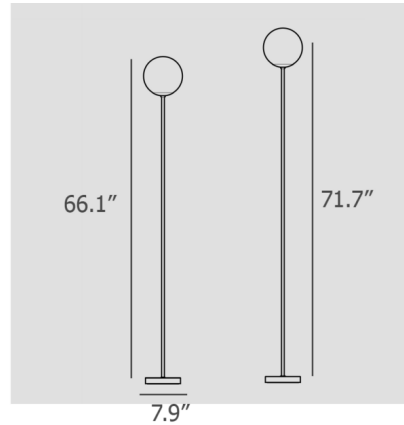

Shown in black / opaline

Specifications

COLOR . . . . . Opaline
BODY FINISH . . . . . Black
WATTAGE 8W
DIMMER . . . . . Included
DIMENSIONS . . . . . 7.87"W x 66"H
BULB NOT INCLUDED . . . . . 1 x A19/Medium (E26)/8W/120V LED

CLICK TO VIEW PRODUCT

Notes: