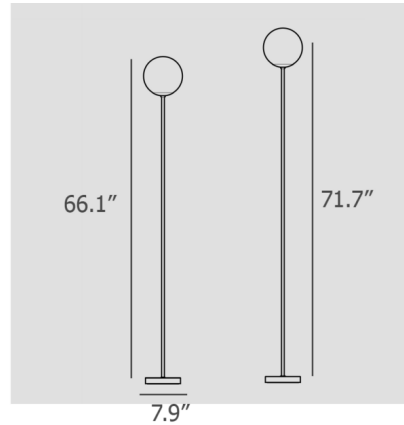

### Description

The Model 1081 Floor Lamp offers a simple, balanced aesthetic that will elegantly complement any interior. A luminous glass globe diffuser rests atop a sleek steel stem and base to provide pleasant diffused illumination. Foot dimmer switch located on cord.

### Specifications

COLOR . . . . . Opaline  
BODY FINISH . . . . . Black  
WATTAGE . . . . . 8W  
DIMMER . . . . . Included  
DIMENSIONS . . . . . 7.87"W x 66"H  
BULB NOT INCLUDED . . . . . 1 x A19/Medium (E26)/8W/120V LED