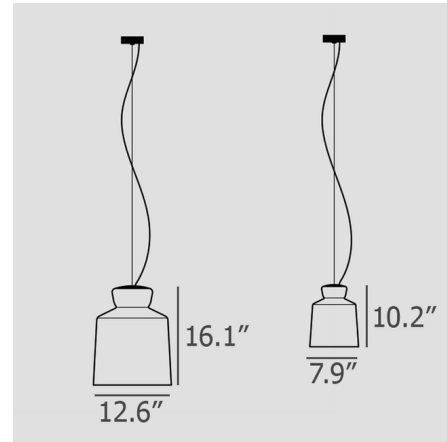

### Specifications

|                    |  |
|--------------------|--|
| COLOR              | Opaline  |
| BODY FINISH        | Black  |
| WATTAGE            | 7W   |
| DIMMER             | Standard 120V                                  |
| DIMENSIONS         | 7.9"W x 10.23"H                                |
| BULB NOT INCLUDED  | 1 x B10/Candelabra (E12)/7W/120V LED           |
| OTHER BULB OPTIONS | 1 x B10/Candelabra (E12)/40W/120V Incandescent |