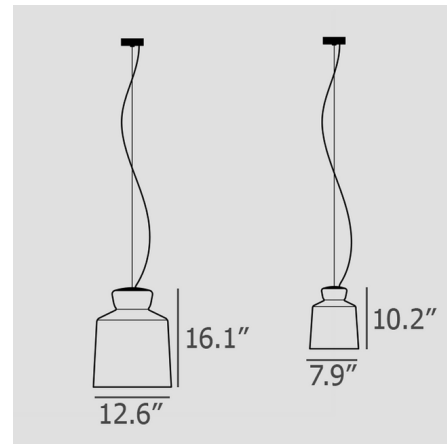

### Specifications

COLOR	Opaline
BODY FINISH	Black
WATTAGE	7W
DIMMER	Standard 120V
DIMENSIONS	7.9"W x 10.23"H
BULB NOT INCLUDED	1 x B10/Candelabra (E12)/7W/120V LED
OTHER BULB OPTIONS	1 x B10/Candelabra (E12)/40W/120V Incandescent