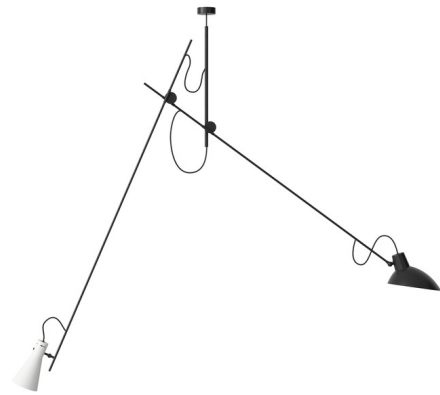

Lightology

lightology.com
866-954-4489
07-06-26

Project: _____

Company: _____

Location: _____ Fixture Type: _____

SPEC #: **ATP1298769**

Approved On: _____ Approved By: _____

VV Cinquanta Pendant

By Astep

Description

The VV Cinquanta Pendant is an elegant and versatile fixture that will stand out in any space with its distinctive dual-stemmed design. Both the arms and enameled aluminum reflectors can be adjusted, allowing for a wide variety of positions to direct light upwards, downwards, or both. The pendant's playful design encourages users to interact with the design, and the understated but unique styling will complement any interior with retro-flair.

Shown in black / black / white

Specifications

COLOR	Black / White
BODY FINISH	Black
WATTAGE	14W
DIMMER	Standard 120V
DIMENSIONS	74.8"W x 70.866"H x 9.84"D
BULB NOT INCLUDED	2 x A19/Medium (E26)/7W/120V LED