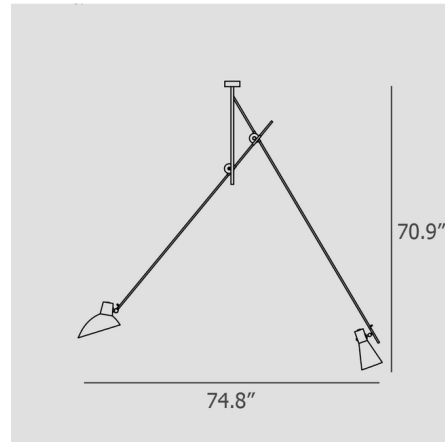

By Astep

Description

The VV Cinquanta Pendant is an elegant and versatile fixture that will stand out in any space with its distinctive dual-stemmed design. Both the arms and enameled aluminum reflectors can be adjusted, allowing for a wide variety of positions to direct light upwards, downwards, or both. The pendant's playful design encourages users to interact with the design, and the understated but unique styling will complement any interior with retro-flair.

Shown in black / black / white

Specifications

COLOR	Black / White
BODY FINISH	Black
WATTAGE	14W
DIMMER	Standard 120V
DIMENSIONS	74.8"W x 70.866"H x 9.84"D
BULB NOT INCLUDED	2 x A19/Medium (E26)/7W/120V LED