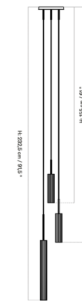

CLICK TO VIEW PRODUCT

Notes: