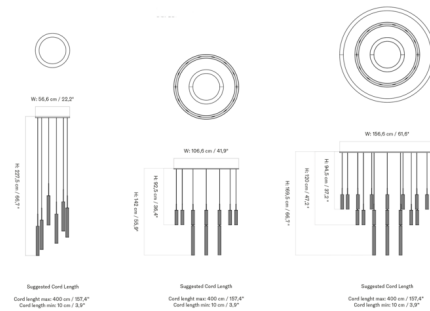

Specifications

COLOR Bronzed Brass
 BODY FINISH Black
 WATTAGE 120W
 DIMMER Standard 120V
 DIMENSIONS 22.2"W x 66.7"H
 BULB NOT INCLUDED 6 x MR16/GU10/20W/120V LED
 COUNTRY OF ORIGIN China

Technical Information

PRODUCT DIMENSIONS Cord Length: 157.5"

Shown in black / bronzed brass

CLICK TO VIEW PRODUCT

Notes: