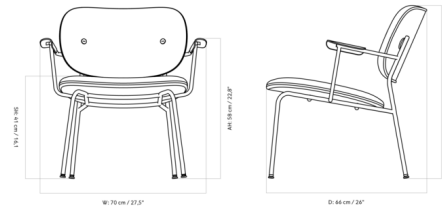

### Specifications

COLOR	Dark Oak / Sierra Army Leather
BODY FINISH	Black
WATTAGE	N/A
DIMMER	N/A
DIMENSIONS	27.5"W x 28"H x 26"D
BULB	N/A
COUNTRY OF ORIGIN	Lithuania

CLICK TO VIEW PRODUCT

Notes: