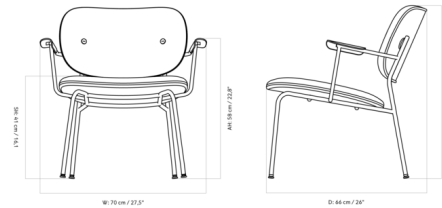

Lightology

lightology.com
866-954-4489
04-25-26

Project: _____

Company: _____

Location: _____ Fixture Type: _____

SPEC #: **MEN1298784**

Approved On: _____ Approved By: _____

Co Upholstered Lounge Chair By Audo Copenhagen

Shown in black / dark oak / sierra army leather

Specifications

COLOR	Dark Oak / Sierra Army Leather
BODY FINISH	Black
WATTAGE	N/A
DIMMER	N/A
DIMENSIONS	27.5"W x 28"H x 26"D
BULB	N/A
COUNTRY OF ORIGIN	Lithuania