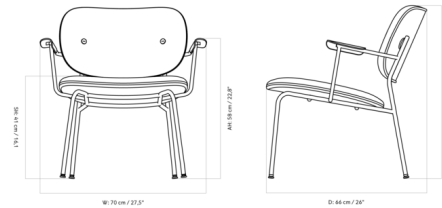

Specifications

COLOR	Black Oak / Re-Wool 198
BODY FINISH	Black
WATTAGE	N/A
DIMMER	N/A
DIMENSIONS	27.5"W x 28"H x 26"D
BULB	N/A
COUNTRY OF ORIGIN	Lithuania

CLICK TO VIEW PRODUCT

Notes: