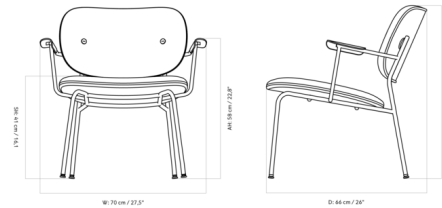

### Specifications

COLOR	Black Oak / Re-Wool 198
BODY FINISH	Black
WATTAGE	N/A
DIMMER	N/A
DIMENSIONS	27.5"W x 28"H x 26"D
BULB	N/A
COUNTRY OF ORIGIN	Lithuania

CLICK TO VIEW PRODUCT

Notes: