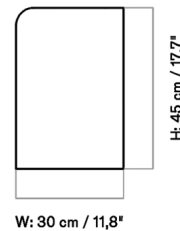

Lightology

lightology.com
866-954-4489
04-25-26

Project: _____

Company: _____

Location: _____ Fixture Type: _____

SPEC #: **MEN1298838**

Approved On: _____ Approved By: _____

Volume Side Table By Audo Copenhagen

Description

The curvilinear silhouette of the Volume Side Table balances straight lines and right angles with gently curved edges for a unique modern look that will stand out in any interior. The exterior finish features a polished sheen that adds visual character, with a lacquered finish for easy maintenance and cleanup.

Shown in aluminum

Specifications

COLOR	N/A
BODY FINISH	Aluminum
WATTAGE	N/A
DIMMER	N/A
DIMENSIONS	11.81"W x 17.72"H x 11.81"D
BULB	N/A
COUNTRY OF ORIGIN	China

CLICK TO VIEW PRODUCT

Notes: