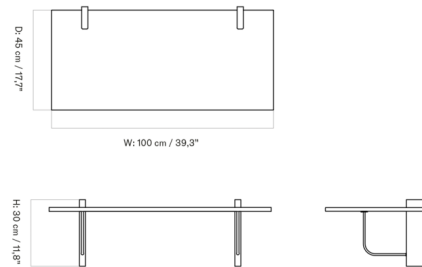

Description

The Corbel Wall Desk was designed to address the changing workplace of today's world, where increasingly more common home offices require a functional work surface that will also complement the home's decor. The desk takes both its name and design cues from the architectural feature of the corbel, a piece of wood or stone that juts out from the wall to support a structure above it. Here, the wall-mounted corbels support a rectangular oak veneer tabletop to provide a stylish but practical home office solution.

Shown in dark stained oak / bronzed brass

Specifications

COLOR	Bronzed Brass
BODY FINISH	Dark Stained Oak
WATTAGE	N/A
DIMMER	N/A
DIMENSIONS	39.37\"W x 11.81\"H x 17.72\"D
BULB	N/A
COUNTRY OF ORIGIN	China