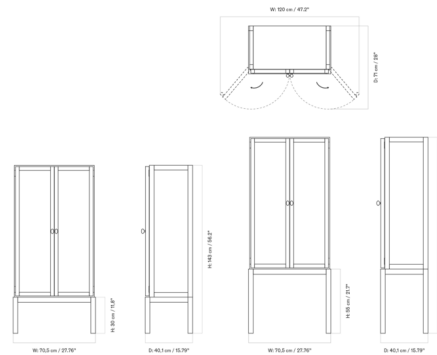

### Description

The Curiosity Cabinet is a modern interpretation of classic glass vitrines. The cabinet's front and sides are made of reeded glass panels, which partially obscure the contents within and provide an intriguing visual texture. Curiosity's double doors open to reveal a pair of height adjustable shelves perfect for storing cherished heirlooms, fine china, and more.

### Specifications

COLOR	N/A
BODY FINISH	Natural Oak
WATTAGE	N/A
DIMMER	N/A
DIMENSIONS	27.76"W x 56.3"H x 15.79"D
BULB	N/A
COUNTRY OF ORIGIN	Latvia

CLICK TO VIEW PRODUCT

Notes: