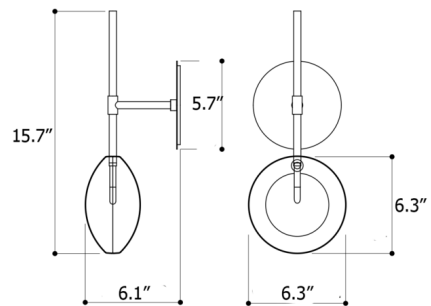

CLICK TO VIEW PRODUCT

Notes: