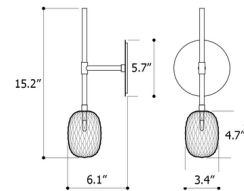

CLICK TO VIEW PRODUCT

Notes: