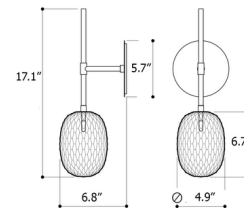

CLICK TO VIEW PRODUCT

Notes: