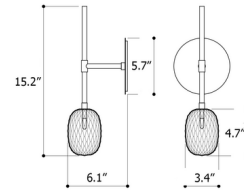

Specifications

COLOR Clear
 BODY FINISH Brushed Gold
 WATTAGE 1.2W
 DIMMER Low Voltage Electronic
 DIMENSIONS 3.38"W x 15.19"H x 6.06"D
 BULB INCLUDED 1 x LED/G4 (bipin)/1.2W/12V LED

Technical Information

PRODUCT DIMENSIONS Backplate: 5.7" diameter
 COLOR RENDERING 90 CRI
 LAMP COLOR 2700K
 LUMENS/WATT 83.33
 LUMINOUS FLUX 100 lumens

Shown in brushed gold / clear

CLICK TO VIEW PRODUCT

Notes: