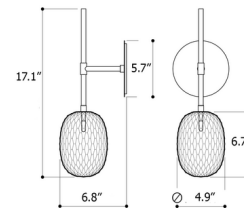

Description

The Metamorphosis Wall Sconce was created by transforming crystal into a stunning lighted jewel, a display of both craftsmanship and technical execution. It features a delicate geometric cut of hand-blown crystal supported by a sleek brass bracket arm. May be mounted with the shade directed up or down. Includes 12V driver for included bulb.

Specifications

COLOR Clear
 BODY FINISH Brushed Gold
 WATTAGE 1.2W
 DIMMER Low Voltage Electronic
 DIMENSIONS 3.38"W x 15.19"H x 6.06"D
 BULB INCLUDED 1 x LED/G4 (bipin)/1.2W/12V LED

Technical Information

PRODUCT DIMENSIONS Backplate: 5.7" diameter
 COLOR RENDERING 90 CRI
 LAMP COLOR 2700K
 LUMENS/WATT 83.33
 LUMINOUS FLUX 100 lumens

Shown in brushed gold / clear

CLICK TO VIEW PRODUCT

Notes: