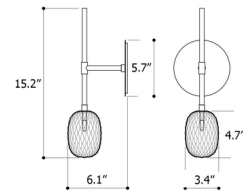

CLICK TO VIEW PRODUCT

Notes: