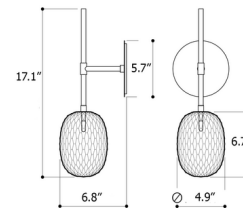

CLICK TO VIEW PRODUCT

Notes: