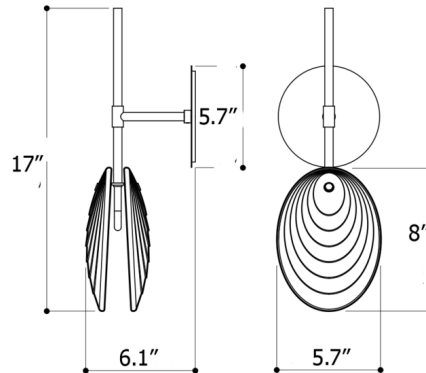

CLICK TO VIEW PRODUCT

Notes: